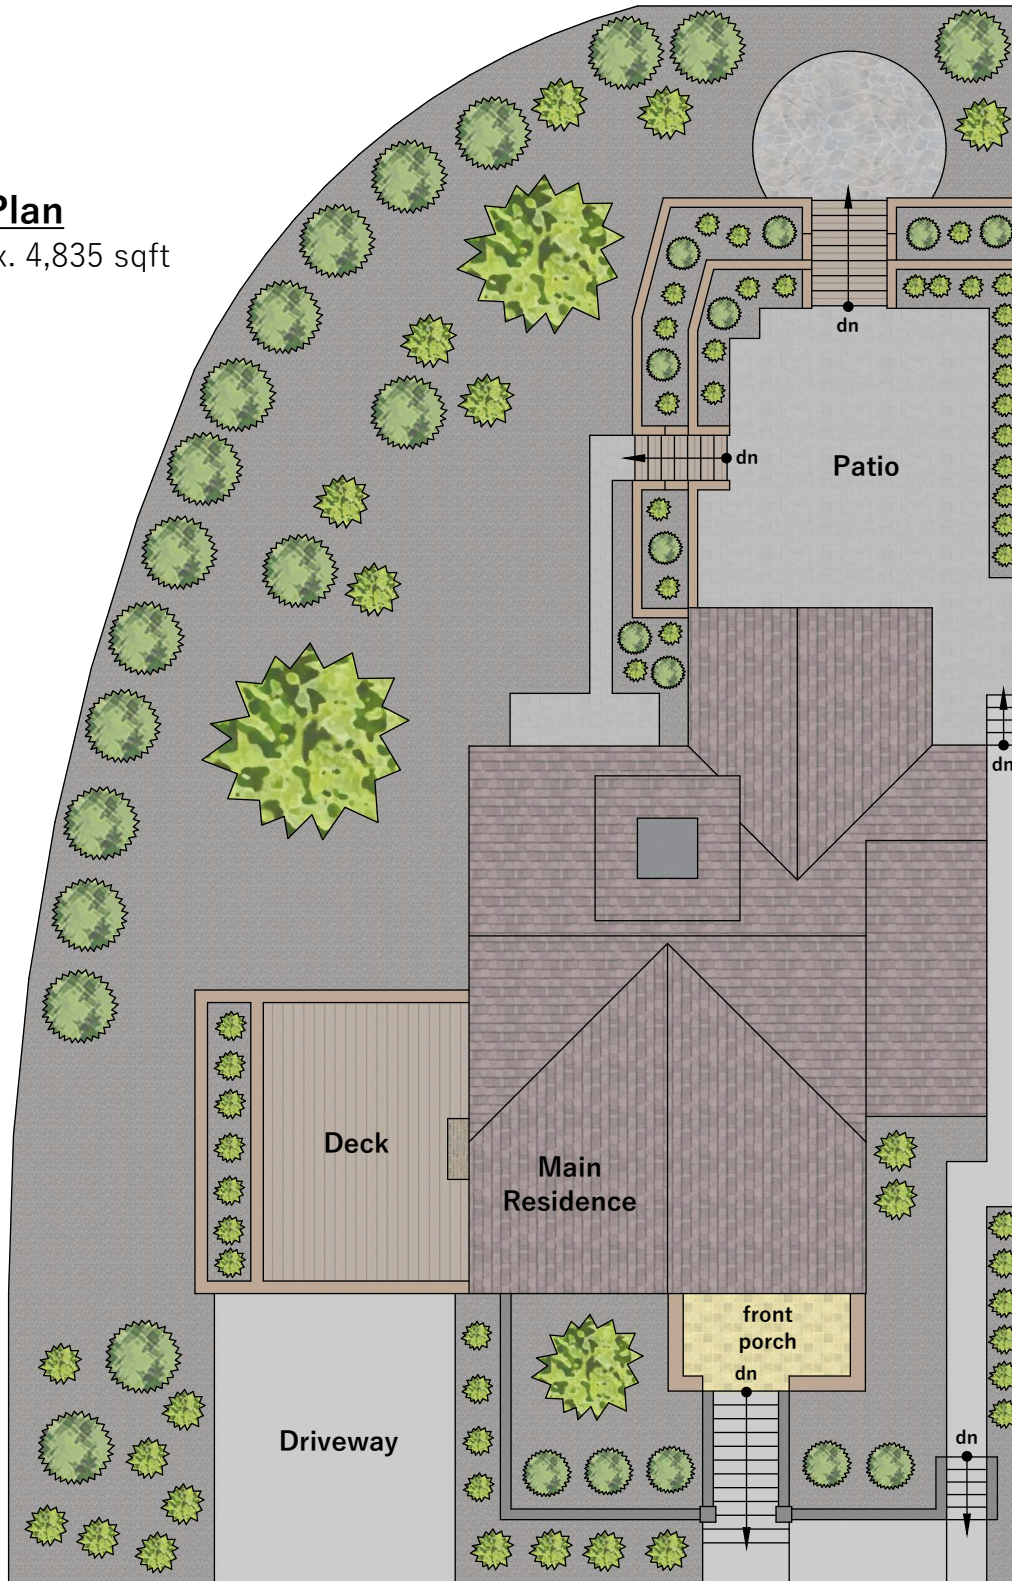

51 Nace Avenue

Piedmont, CA 94611

Site Plan

lot size approx. 4,835 sqft

Howard Avenue

Nace Avenue