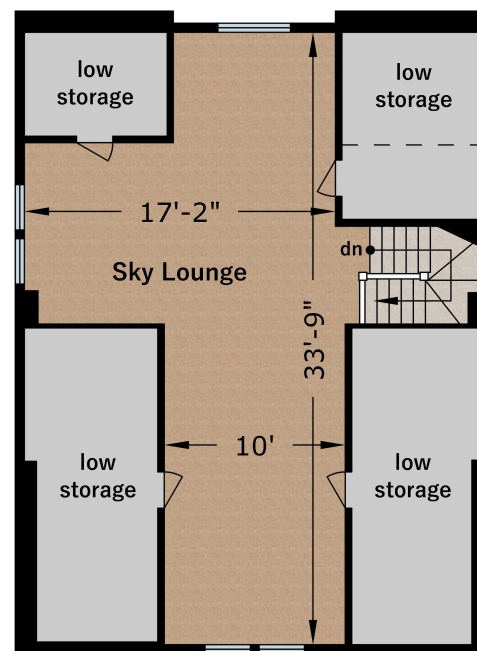

**Estimated Total Finished
Square Footage: 3,368 sqft**

Lower Level: 464 sqft
Main Level: 1,268 sqft
Upper Level: 1,185 sqft
Attic Level: 451 sqft

**Estimated Total Unfinished
Square Footage: 447 sqft**

Lower Level: 54 sqft
Garage: 393 sqft

51 Nace Avenue

Piedmont, CA 94611

Upper Level
approx. 1,185 sqft

Attic Level
approx. 451 sqft

Interior room dimensions are shown, and all square footage measured from perimeter of exterior walls. Decks, porches, and patios are not included in calculations.
Measured on March 10th, 2024